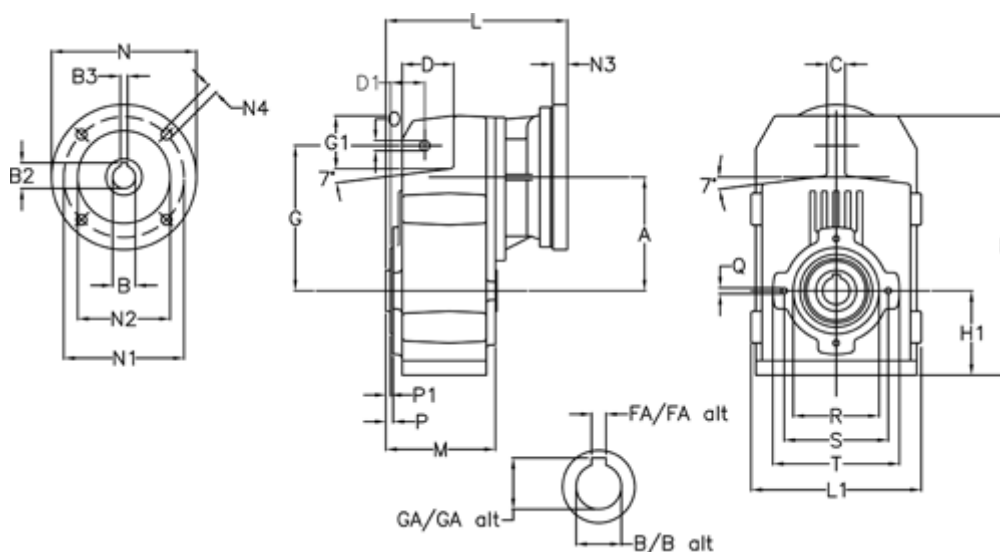

Article number: 29560410604235  
 Description: Shaft mounted gear  
 A413H40-106-P90B5

## Measures

A = 175.75	FA = 12	M = 144.0	Q = M12x19
B = 40	G = 218	N = 200	R = 130
B1 = 24	G1 = 97.5	N1 = 165	S = 165
B2 = 27.3	GA = 43.0	N2 = 130	T = 200
B3 = 8	H = 389.0	N4 = M10x20	
C = 16	H1 = 116.0	O = 14	
D = 79.0	L = 265.5	P = 7.5	
D1 = 56.5	L1 = 242	P1 = 3.5	